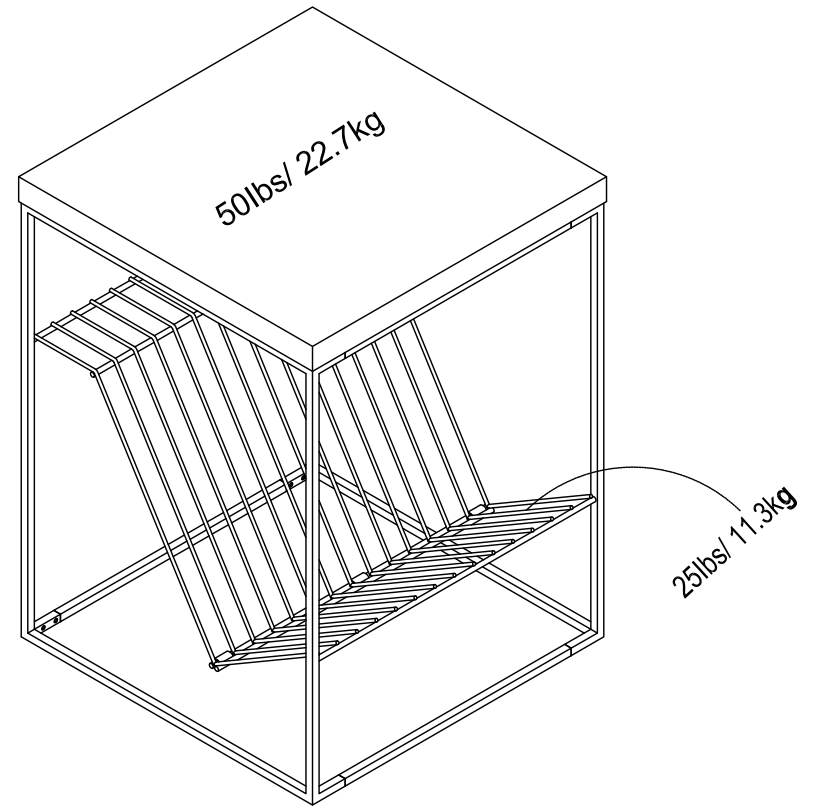

2856920(348)COM -SIDE TABLE

Wood Breakdown:
MDF 0%, PB 25 %.
Total storage: 0 cubic feet

Overall Product Size:
17.7" W × 17.7" D × 24" H
45cm W × 45cm D × 61cm H

Maximum Weight Capacities
Unit Weight: 13.86lbs. (6.3kg)