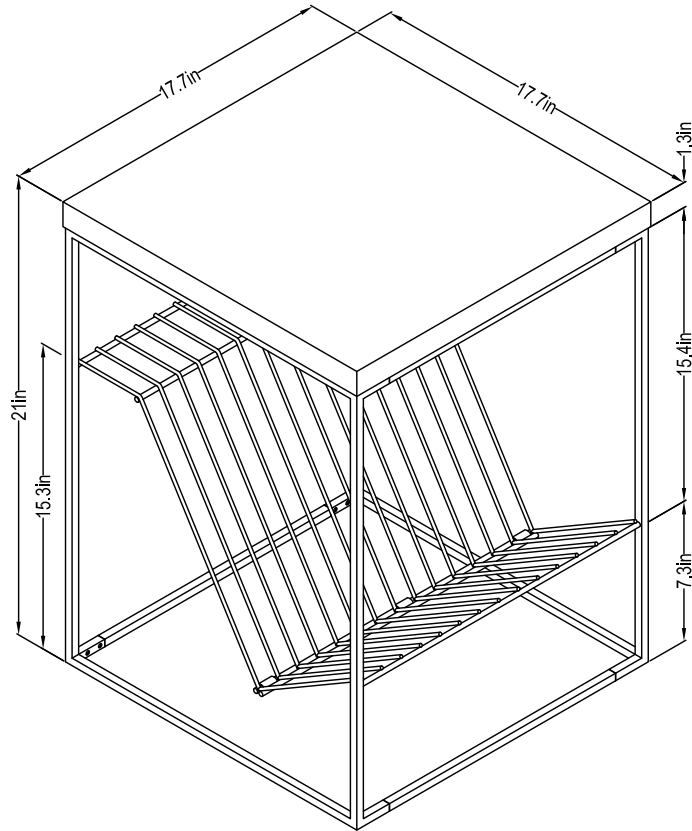

2856920(348)COM -SIDE TABLE

Wood Breakdown:
MDF 0%, PB 25 %.
Total storage: 0 cubic feet

Overall Product Size:
17.7" W × 17.7" D × 24" H
45cm W × 45cm D × 61cm H

Maximum Weight Capacities
Unit Weight: 13.86lbs. (6.3kg)